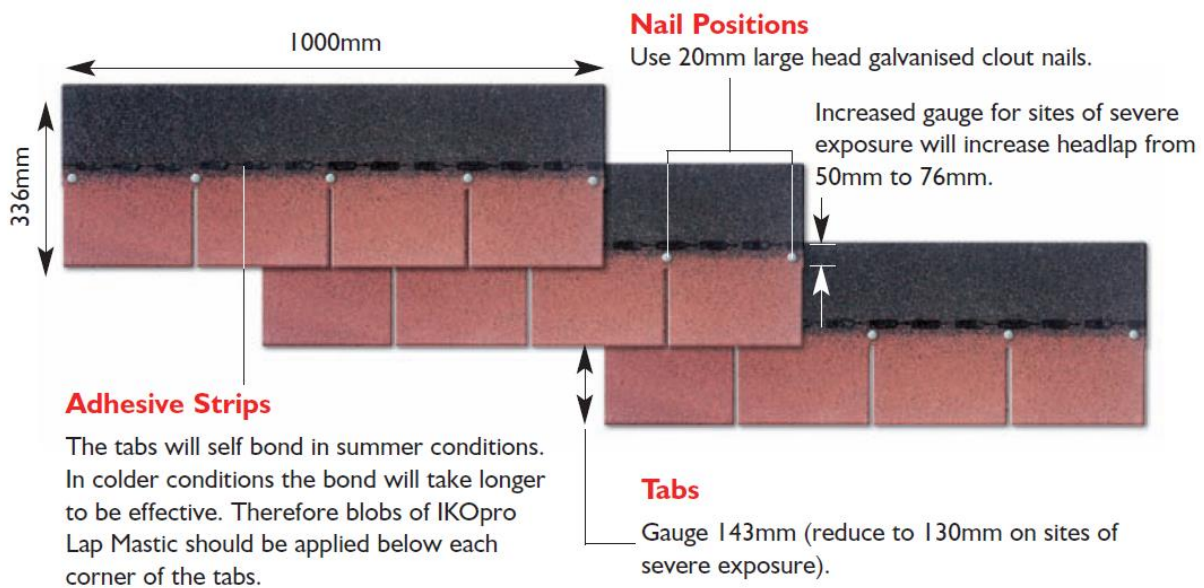

FELT SHINGLES

ARMOURGLASS SQUARE BUTT FELT SHINGLES

BLACK

TILE RED

3 SQUARE METRES PER PACK