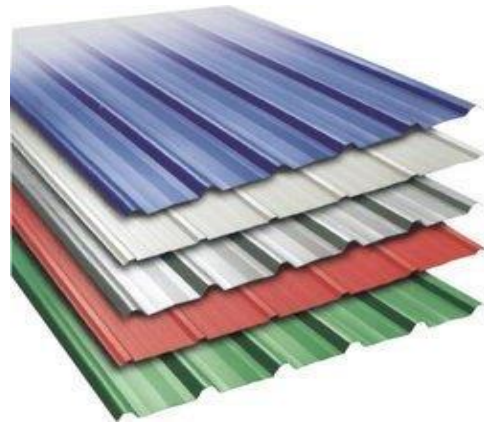

ROOFING SHEETS

All sheets available by special order

3" Profile PVC Sheets
6" Profile PVC Sheets

Single Skin Polyester Coated Steel Sheets

GRP Roofing Sheets

Composite Panel Roofing Sheets

Profile 3 Fibre Cement Sheets
Profile 6 Fibre Cement Sheets
Bargeboards
Ridge Cappings

Timber & Steel Fixings
Hook Bolts
Colour Caps

Profiled Foam Fillers