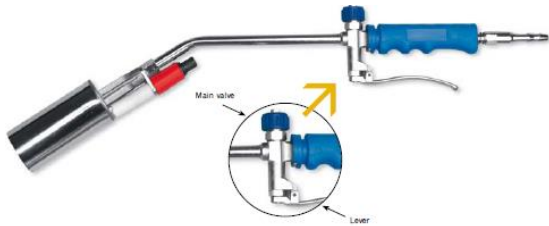

TORCHES & EQUIPMENT

Plus 40 Torch Kit with 5m Hose & Regulator

- Detail Torch Kit (180mm Neck)**
- Medium Torch Kit (350mm Neck)**
- Large Torch Kit (500mm Neck)**

Sievert Economy Torch

- Small Torch (180mm Neck)**
- Large Torch (500mm Neck)**

Exact Torch Handle

- Exact 60mm Neck Tube**
- Exact 100mm Neck Tube**
- Exact 200mm Neck Tube**
- Exact 350mm Neck Tube**
- Exact 600mm Neck Tube**
- Exact 1000mm Neck Tube**

- Exact 45mm Burner Head**
- Exact 50mm Burner Head**
- Exact 60mm Burner Head**

Sievert Professional Torch Handle

- Sievert 180mm Neck Tube**
- Sievert 350mm Neck Tube**
- Sievert 500mm Neck Tube**

- Exact 2-Prong Torch Adaptor**
- Exact 3-Prong Torch Adaptor**
- Exact 4-Prong Torch Adaptor**